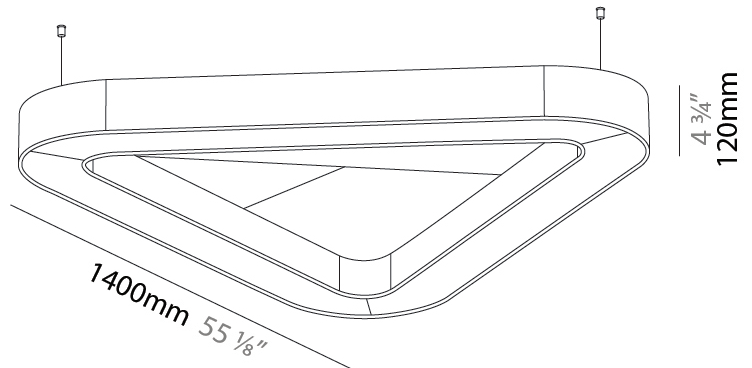

GENERAL

Series: Victory Acoustic
Partner: Prolicht
Division: Architectural
Installation: Suspension
Product Type: Acoustic
Mounting Location: Ceiling
Light Distribution: Direct / Indirect

PHYSICAL

Shape: Round
Length (mm): 1400
Length (in): 55 1/8
Width (mm): 1271
Width (in): 50 1/16
Height (mm): 120
Height (in): 4 3/4

Diffuser: [PMMA - Opal / Micro-Prism](#)
Fixture Finish: [SSR / BKV / CWI / CRY / HAB / UFT / ITA / RUA / FTG / MYG / LOD / PUS / FRO / FUP / KIA / POP / BLS / SPG / MEY / GOH / CHC / COM / ABZ / JAG / OBR / MOS / ROR](#)

Acoustic Finish: [SFW / CYW / SEE / SYN / MTS / PMB / TTN / CYB / STO / DPE / BES / SHB / ARE / ANE / VRD / CRF](#)

Fixture Material: Aluminum
Primary Material: Acoustic
Cable Details: [2000mm / 78 3/4" or 6000mm / 236 1/4" Transparent Cable](#)

ELECTRICAL

Lamp Type: LED (Zhaga Standard)
Input Wattage (W): 88.1
Total Output Wattage (W): 80
Dimming: [Non-Dimmable](#)
Driver Included: Yes
Driver Location: Integrated
Driver Type: Constant Current - Universal
Driver Class: Class 2
Input Voltage (V): 120 - 277

LED

Color Temperature (°K): [2700 / 3000 / 3500 / 4000](#)
Max. Delivered Lumen (lm): Max. 8866
Nominal Lumen (lm): Max. 12090
CRI: >90 CRI
Lamp Life (hrs): 50000

OPTICAL

RATINGS AND CERTIFICATIONS

Certified By: CSA Certified to UL and CSA Standards
IP rating: IP20