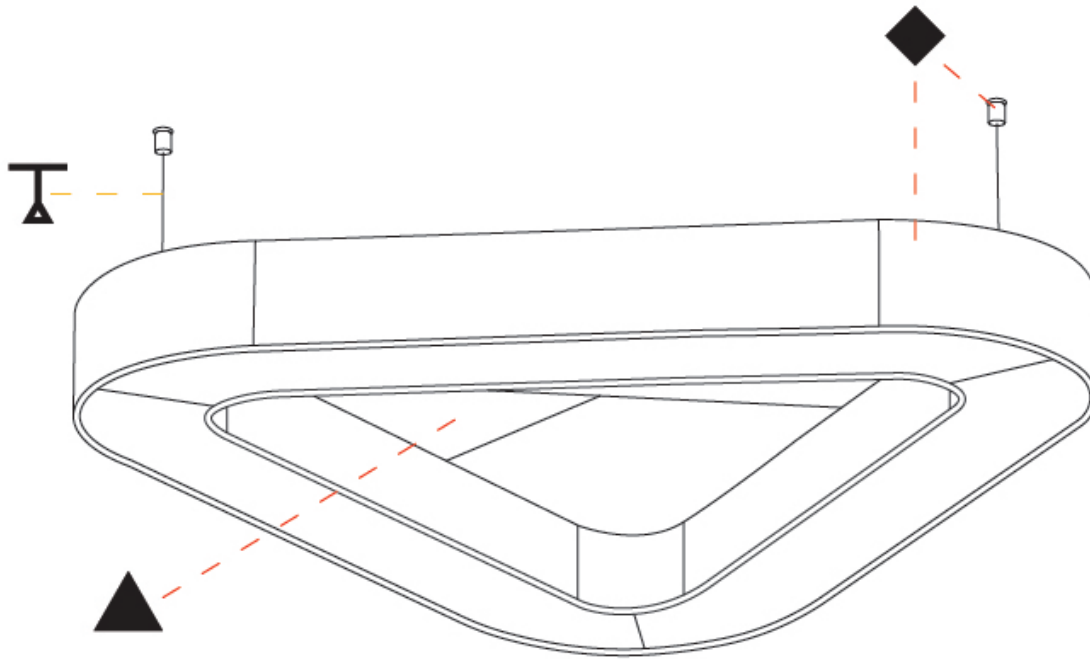

VICTORY ACOUSTIC SUSPENSION

A300745-

PROJECT	_____
TYPE	_____
SPECIFIER	_____
QUANTITY	_____
DATE	_____

A