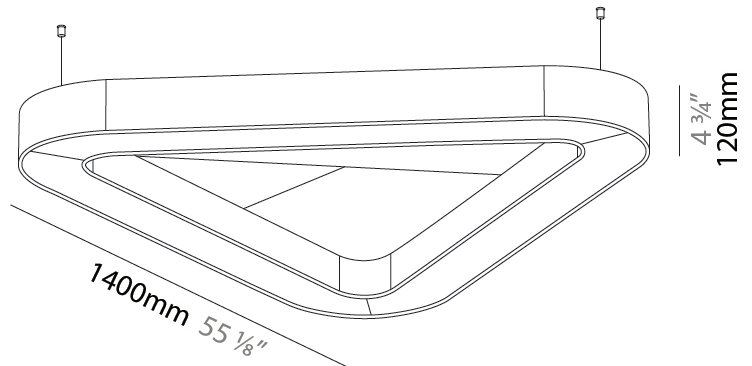

GENERAL

Series: Victory Acoustic
Partner: Prolicht
Division: Architectural
Installation: Suspension
Product Type: Acoustic
Mounting Location: Ceiling
Light Distribution: Direct

PHYSICAL

Shape: Round
Length (mm): 1400
Length (in): 55 ¹/₈
Width (mm): 1271
Width (in): 50 ¹/₁₆
Height (mm): 120
Height (in): 4 ³/₄

Diffuser: [PMMA - Opal / Micro-Prism](#)
Fixture Finish: [SSR / BKV / CWI / CRY / HAB / UFT / ITA / RUA / FTG / MYG / LOD / PUS / FRO / FUP / KIA / POP / BLS / SPG / MEY / GOH / CHC / COM / ABZ / JAG / OBR / MOS / ROR](#)

Acoustic Finish: [SFW / CYW / SEE / SYN / MTS / PMB / TTN / CYB / STO / DPE / BES / SHB / ARE / ANE / VRD / CRF](#)
Fixture Material: Aluminum

Primary Material: Acoustic
Cable Details: [2000mm / 78 3/4" or 6000mm / 236 1/4" Transparent Cable](#)

ELECTRICAL

Lamp Type: LED (Zhaga Standard)
Input Wattage (W): 58.7
Total Output Wattage (W): 53.7
Dimming: [Non-Dimmable](#)
Driver Included: Yes
Driver Location: Integrated
Driver Type: Constant Current - Universal
Driver Class: Class 2
Input Voltage (V): 120 - 277

LED

Color Temperature (°K): [2700 / 3000 / 3500 / 4000](#)
Max. Delivered Lumen (lm): [4979 / 5153 / 6051 / 5239](#)
Nominal Lumen (lm): [7660 / 7928 / 9309 / 8060](#)
CRI: >90 CRI
Lamp Life (hrs): 50000

OPTICAL

RATINGS AND CERTIFICATIONS

Certified By: CSA Certified to UL and CSA Standards
IP rating: IP20