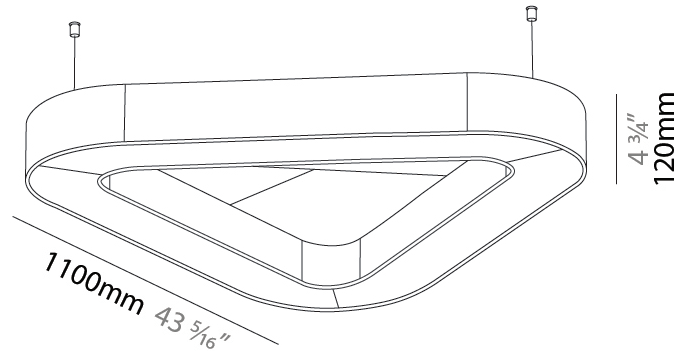

GENERAL

Series: Victory Acoustic
Partner: Prolicht
Division: Architectural
Installation: Suspension
Product Type: Acoustic
Mounting Location: Ceiling
Light Distribution: Direct

PHYSICAL

Shape: Round
Length (mm): 1100
Length (in): 43 ⁵/₁₆
Width (mm): 1012
Width (in): 39 ¹³/₁₆
Height (mm): 120
Height (in): 4 ³/₄

Diffuser: [PMMA - Opal / Micro-Prism](#)
Fixture Finish: [SSR / BKV / CWI / CRY / HAB / UFT / ITA / RUA / FTG / MYG / LOD / PUS / FRO / FUP / KIA / POP / BLS / SPG / MEY / GOH / CHC / COM / ABZ / JAG / OBR / MOS / ROR](#)

Acoustic Finish: [SFW / CYW / SEE / SYN / MTS / PMB / TTN / CYB / STO / DPE / BES / SHB / ARE / ANE / VRD / CRF](#)

Fixture Material: Aluminum
Primary Material: Acoustic
Cable Details: 2000mm / 78 3/4" or 6000mm / 236 1/4" Transparent Cable

ELECTRICAL

Lamp Type: LED (Zhaga Standard)
Input Wattage (W): 44.1
Total Output Wattage (W): 40
Dimming: [Non-Dimmable](#)
Driver Included: Yes
Driver Location: Integrated
Driver Type: Constant Current - Universal
Driver Class: Class 2
Input Voltage (V): 120 - 277

LED

Color Temperature (°K): [2700 / 3000 / 3500 / 4000](#)
Max. Delivered Lumen (lm): [3734 / 3865 / 4538 / 3929](#)
Nominal Lumen (lm): [5745 / 5946 / 6982 / 6045](#)
CRI: >90 CRI
Lamp Life (hrs): 50000

OPTICAL

RATINGS AND CERTIFICATIONS

Certified By: CSA Certified to UL and CSA Standards
IP rating: IP20