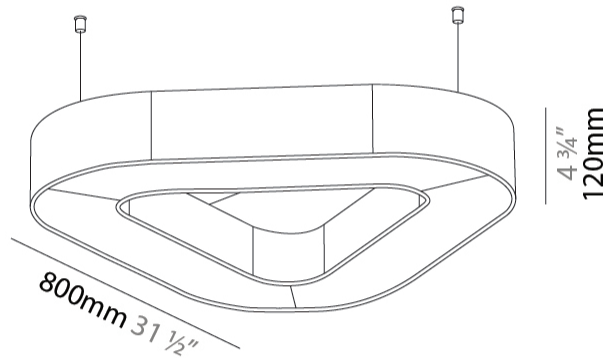

GENERAL

Series: Victory Acoustic
Partner: Prolicht
Division: Architectural
Installation: Suspension
Product Type: Acoustic
Mounting Location: Ceiling
Light Distribution: Direct

PHYSICAL

Shape: Round
Length (mm): 800
Length (in): 31 1/2
Width (mm): 752
Width (in): 29 5/8
Height (mm): 120
Height (in): 4 3/4
Diffuser: PMMA - Opal / Micro-Prism
Fixture Finish: SSR / BKV / CWI / CRY / HAB / UFT / ITA / RUA / FTG / MYG / LOD / PUS / FRO / FUP / KIA / POP / BLS / SPG / MEY / GOH / CHC / COM / ABZ / JAG / OBR / MOS / ROR
Acoustic Finish: SFW / CYW / SEE / SYN / MTS / PMB / TTN / CYB / STO / DPE / BES / SHB / ARE / ANE / VRD / CRF
Fixture Material: Aluminum
Primary Material: Acoustic
Cable Details: 2000mm / 78 3/4" or 6000mm / 236 1/4" Transparent Cable

ELECTRICAL

Lamp Type: LED (Zhaga Standard)
Input Wattage (W): 29.4
Total Output Wattage (W): 26.3
Dimming: Non-Dimmable
Driver Included: Yes
Driver Location: Integrated
Driver Type: Constant Current - Universal
Driver Class: Class 2
Input Voltage (V): 120 - 277

LED

Color Temperature (°K): 2700 / 3000 / 3500 / 4000
Max. Delivered Lumen (lm): 2489 / 2577 / 3025 / 2640
Nominal Lumen (lm): 3830 / 3964 / 4655 / 4030
CRI: >90 CRI
Lamp Life (hrs): 50000

OPTICAL

RATINGS AND CERTIFICATIONS

Certified By: CSA Certified to UL and CSA Standards
IP rating: IP20