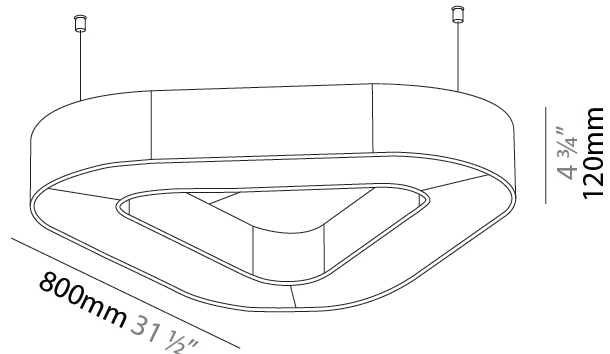

GENERAL

Series: Victory Acoustic
Partner: Prolicht
Division: Architectural
Installation: Suspension
Product Type: Acoustic
Mounting Location: Ceiling
Light Distribution: Direct

PHYSICAL

Shape: Round
Length (mm): 800
Length (in): 31 1/2
Width (mm): 752
Width (in): 29 5/8
Height (mm): 120
Height (in): 4 3/4

Diffuser: [PMMA - Opal / Micro-Prism](#)
Fixture Finish: [SSR / BKV / CWI / CRY / HAB / UFT / ITA / RUA / FTG / MYG / LOD / PUS / FRO / FUP / KIA / POP / BLS / SPG / MEY / GOH / CHC / COM / ABZ / JAG / OBR / MOS / ROR](#)

Acoustic Finish: [SFW / CYW / SEE / SYN / MTS / PMB / TTN / CYB / STO / DPE / BES / SHB / ARE / ANE / VRD / CRF](#)

Fixture Material: Aluminum
Primary Material: Acoustic
Cable Details: 2000mm / 78 3/4" or 6000mm / 236 1/4" Transparent Cable

ELECTRICAL

Lamp Type: LED (Zhaga Standard)
Input Wattage (W): 44.1
Total Output Wattage (W): 40
Dimming: [Non-Dimmable](#)
Driver Included: Yes
Driver Location: Integrated
Driver Type: Constant Current - Universal
Driver Class: Class 2
Input Voltage (V): 120 - 277

LED

Color Temperature (°K): [2700 / 3000 / 3500 / 4000](#)
Max. Delivered Lumen (lm): Max. 4433
Nominal Lumen (lm): Max. 6045
CRI: >90 CRI
Lamp Life (hrs): 50000

OPTICAL

RATINGS AND CERTIFICATIONS

Certified By: CSA Certified to UL and CSA Standards
IP rating: IP20