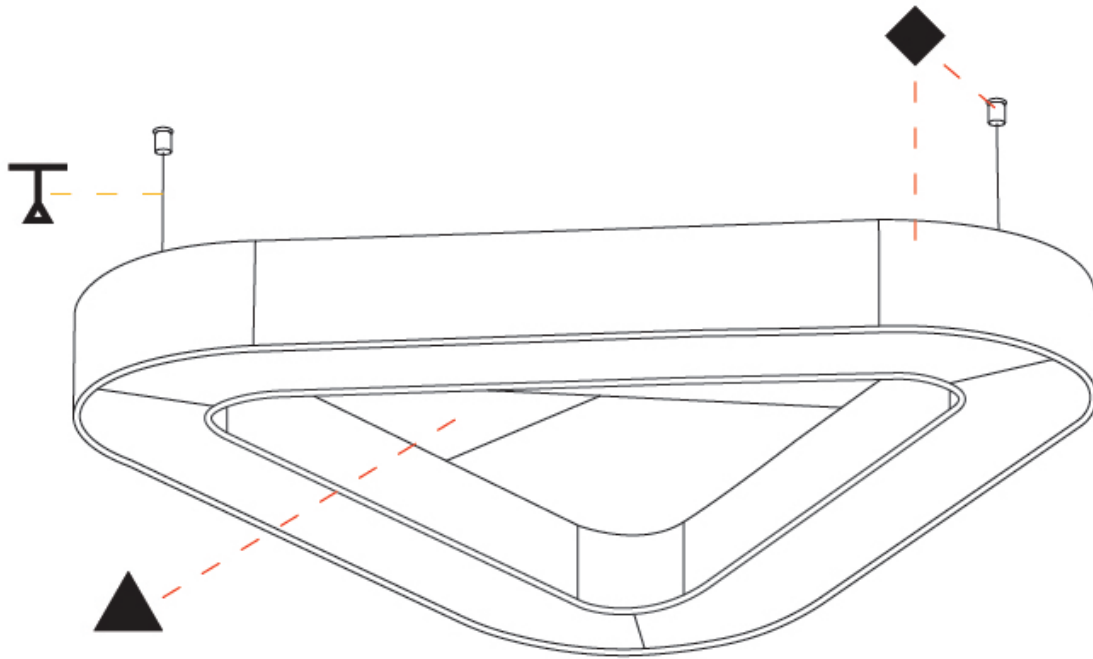

VICTORY ACOUSTIC SUSPENSION

A300742-

PROJECT	_____
TYPE	_____
SPECIFIER	_____
QUANTITY	_____
DATE	_____