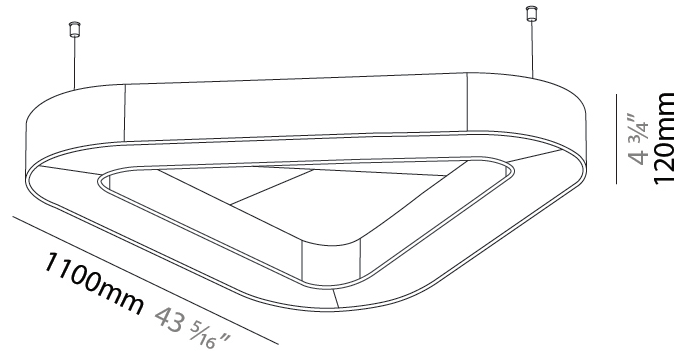

GENERAL

Series: Victory Acoustic
Partner: Prolicht
Division: Architectural
Installation: Suspension
Product Type: Acoustic
Mounting Location: Ceiling
Light Distribution: Direct / Indirect

PHYSICAL

Shape: Round
Length (mm): 1100
Length (in): 43 ⁵/₁₆
Width (mm): 1012
Width (in): 39 ¹³/₁₆
Height (mm): 120
Height (in): 4 ³/₄

Diffuser: [PMMA - Opal / Micro-Prism](#)
Fixture Finish: [SSR / BKV / CWI / CRY / HAB / UFT / ITA / RUA / FTG / MYG / LOD / PUS / FRO / FUP / KIA / POP / BLS / SPG / MEY / GOH / CHC / COM / ABZ / JAG / OBR / MOS / ROR](#)

Acoustic Finish: [SFW / CYW / SEE / SYN / MTS / PMB / TTN / CYB / STO / DPE / BES / SHB / ARE / ANE / VRD / CRF](#)

Fixture Material: Aluminum
Primary Material: Acoustic
Cable Details: [2000mm / 78 3/4" or 6000mm / 236 1/4" Transparent Cable](#)

ELECTRICAL

Lamp Type: LED (Zhaga Standard)
Input Wattage (W): 73.4
Total Output Wattage (W): 66.3
Dimming: Non-Dimmable
Driver Included: Yes
Driver Location: Integrated
Driver Type: Constant Current - Universal
Driver Class: Class 2
Input Voltage (V): 120 - 277

LED

Color Temperature (°K): 2700 / 3000 / 3500 / 4000
Max. Delivered Lumen (lm): 3734 / 3865 / 4538 / 3929
Nominal Lumen (lm): 5745 / 5946 / 6982 / 6045
CRI: >90 CRI
Lamp Life (hrs): 50000

OPTICAL

RATINGS AND CERTIFICATIONS

Certified By: CSA Certified to UL and CSA Standards
IP rating: IP20